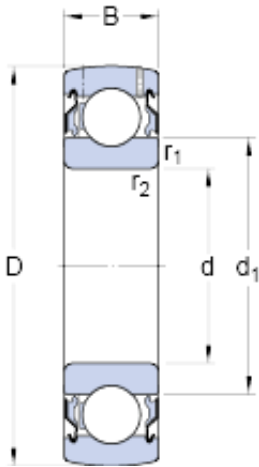

SNR Bearing Argentina

45 mm x 85 mm x 19 mm skf 1726209
B-2RS1/VP274 Insert bearings (Y-bearings)

Bearing No. 1726209 B-2RS1/VP274

1726209 B-2RS1/VP274 Bearing 2D drawings and 3D CAD models

Size	85x45x19 mm
Bore Diameter	85 mm
Outer Diameter	45 mm
Width	19 mm
d	45 mm
D	85 mm
B	19 mm
d ₁	57.6 mm
r _{1,2} - min.	1.1 mm
Basic dynamic load rating - C	33.2 kN
Basic static load rating - C ₀	21.6 kN
Fatigue load limit - P _u	0.915 kN
Limiting speed	5000 r/min
Calculation factor - f ₀	14
d ₁	56.6 mm
r _{1,2} min.	1 mm
Basic dynamic load rating C	33.2 kN
Basic static load rating C ₀	21.6 kN
Fatigue load limit P _u	0.915 kN
Limiting speed ¹⁾	4300 r/min
Calculation factor f ₀	14
Mass complete bearing	0.39 kg