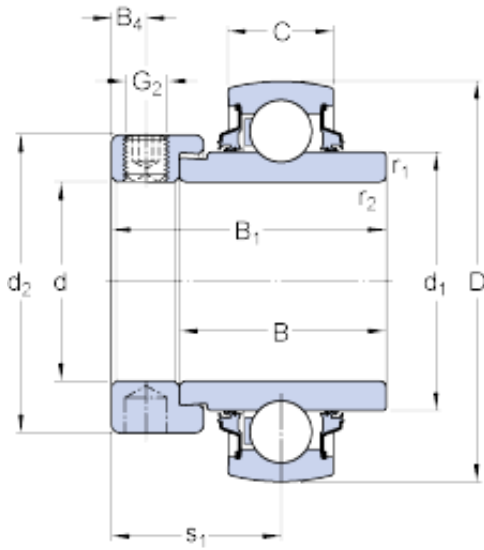

SNR Bearing Argentina

25 mm x 52 mm x 34.9 mm skf YELAG 205
Insert bearings (Y-bearings)

Bearing No. YELAG 205

Size	52x25x44.4 mm
Bore Diameter	52 mm
Outer Diameter	25 mm
Width	44,4 mm
d	25 mm
D	52 mm
B ₁	44.4 mm
C	15 mm
d ₁	33.74 mm
d ₂	37.4 mm
B	34.9 mm
B ₄	4.75 mm
r _{1,2} - min.	0.6 mm
s ₁	26.9 mm
Basic dynamic load rating - C	14 kN
Basic static load rating - C ₀	7.8 kN
Fatigue load limit - P _u	0.335 kN
Limiting speed with shaft tolerance h6	1500 r/min
Calculation factor - f ₀	14
Mass bearing	0.23 kg
Thread - G ₂	M6x0.75
Hexagonal key size for grub screw - H	3 mm

YELAG 205 Bearing 2D drawings and 3D CAD models

SNR Bearing Argentina

Category	Bearings
Inventory	0.0
Manufacturer Name	SKF
Minimum Buy Quantity	N/A
Weight / Kilogram	0
Product Group	M06110
B_1	44.4 mm
d_1	33.74 mm
d_2	37.4 mm
B_4	4.75 mm
$r_{1,2}$ min.	0.6 mm
s_1	26.9 mm
Basic dynamic load rating C	14 kN
Basic static load rating C_0	7.8 kN
Fatigue load limit P_u	0.335 kN
Limiting speed ¹⁾	1500 r/min
Calculation factor f_0	14
Mass complete bearing	0.24 kg
Thread grub screw G_2	M6x0.75
Hexagonal key size for grub screw N	3 mm
Recommended tightening torque for grub screw	4 N · m